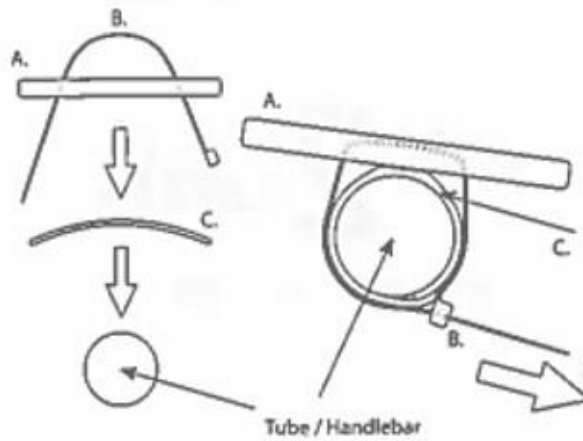

FIX2CAR

fits your phone - suits your car

PRODUCT BY

KRAM
TELECOM

KRAM TELECOM A/S
NØRRE ALLE 49 - DK 7760 HURUP THY
DENMARK

WWW.KRAM.DK
(+45) 97 94 18 00
KRAM@KRAM.DK