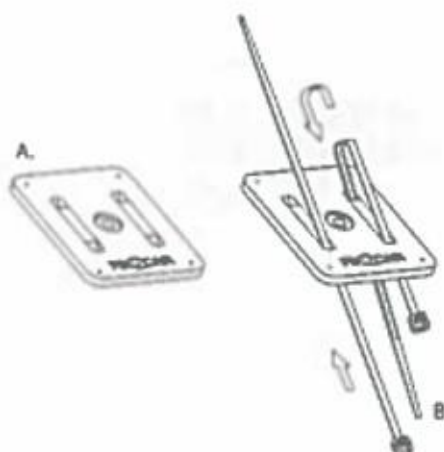

FIX2CAR

fits your phone - suits your car

PRODUCT BY

KRAM
TELECOM

KRAM TELECOM A/S
NØRRE ALLE 49 - DK 7760 HURUP THY
DENMARK

WWW.KRAM.DK
(+45) 97 94 18 00
KRAM@KRAM.DK