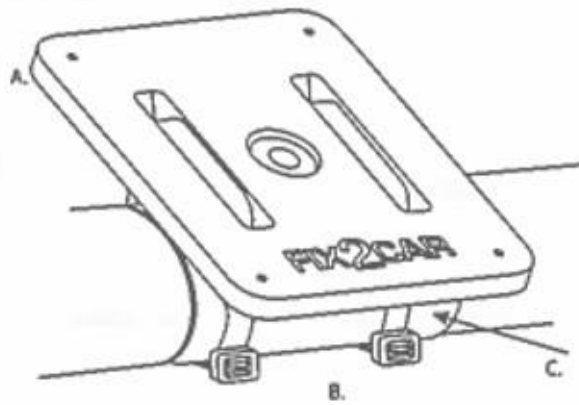

FIX2CAR

fits your phone - suits your car

PRODUCT BY

KRAM
TELECOM

KRAM TELECOM A/S
NØRRE ALLE 49 - DK 7760 HURUP THY
DENMARK

WWW.KRAM.DK
(+45) 97 94 18 00
KRAM@KRAM.DK