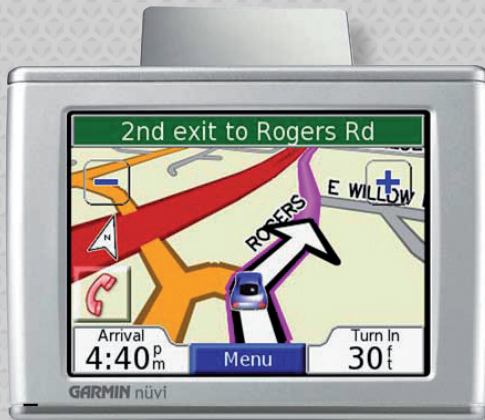

FIX2CAR[®]

fits your phone - suits your car...

The FIX2CAR ball mount fits directly to Garmin navigations.

**KRAM
TELECOM**

+45 9794 1800 • kram@kram.dk
www.kram.dk • www.fix2car.com

F05

FIX2CAR[®]

fits your phone - suits your car...

The FIX2CAR ball mount fits directly to Garmin navigations.

**KRAM
TELECOM**

+45 9794 1800 • kram@kram.dk
www.kram.dk • www.fix2car.com

F05