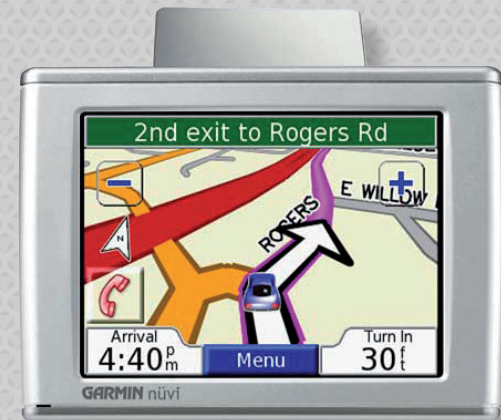

FIX2CAR[®]

fits your phone - suits your car...

The FIX2CAR ball mount fits directly to Garmin navigations.

**KRAM
TELECOM**

+45 9794 1800 • kram@kram.dk
www.kram.dk • www.fix2car.com

F05

FIX2CAR[®]

fits your phone - suits your car...

The FIX2CAR ball mount fits directly to Garmin navigations.

**KRAM
TELECOM**

+45 9794 1800 • kram@kram.dk
www.kram.dk • www.fix2car.com

F05